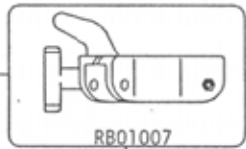

B150-1

RB01150

RB01149

RB01148

RB01147

**Avenger**  
Studio Equipment - srl  
Spare Parts List  
Lista Ricambi

RB01035  
(without label)

RB01163  
(without label)

\* FOR GEAR BOX  
SPARE LIST  
SEE DRAWING  
ART. RB01111

\*\* FOR LEGS  
SPARE LIST  
SEE DRAWING  
ART. RB01070

ALL LABELS  
Safety and CE labels  
  
R1101470