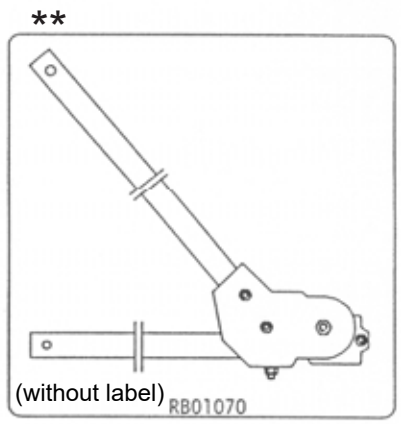

B150-1

RB01150

RB01149

RB01148

RB01147

**Avenger**  
Studio Equipment - srl  
Spare Parts List  
Lista Ricambi

RB01035  
(without label)

RB01163  
(without label)

\* FOR GEAR BOX  
SPARE LIST  
SEE DRAWING  
ART. RB01111

\*\* FOR LEGS  
SPARE LIST  
SEE DRAWING  
ART. RB01070

ALL LABELS  
Safety and CE labels  
  
R1101470