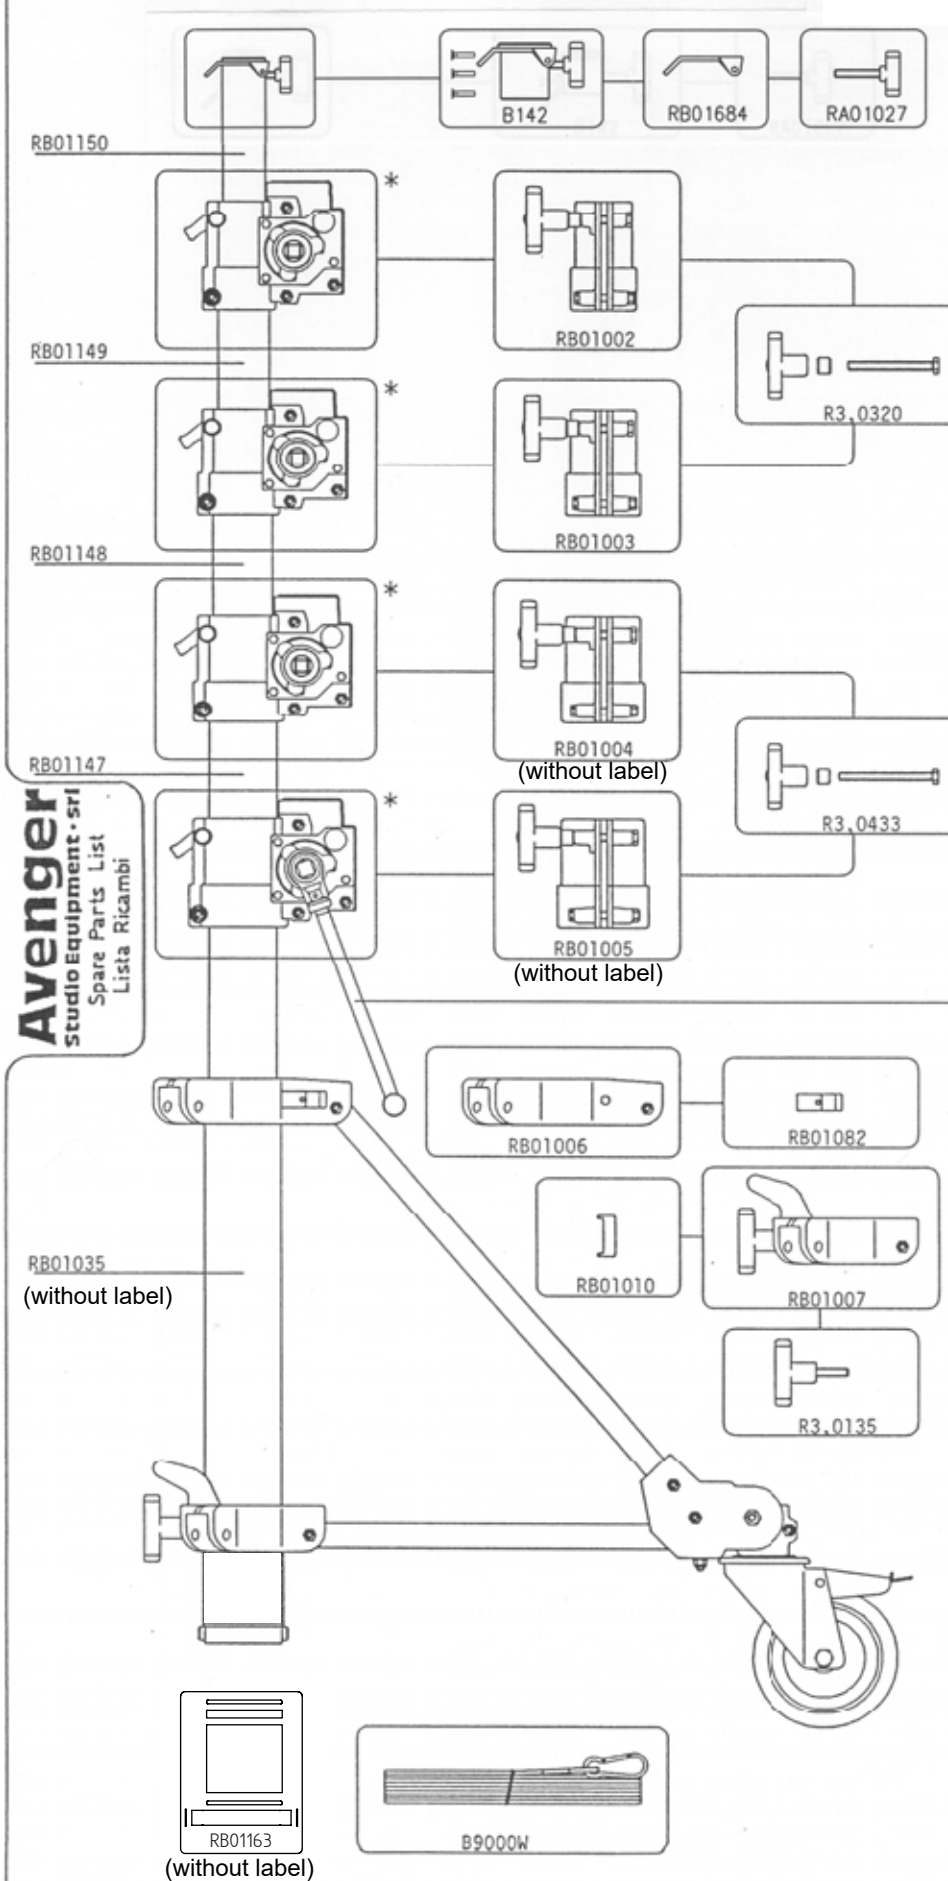

B150-1

RB01150

RB01149

RB01148

RB01147

**Avenger**  
Studio Equipment - srl  
Spare Parts List  
Lista Ricambi

RB01035  
(without label)

RB01163  
(without label)

\* FOR GEAR BOX  
SPARE LIST  
SEE DRAWING  
ART. RB01111

\*\* FOR LEGS  
SPARE LIST  
SEE DRAWING  
ART. RB01070

ALL LABELS  
Safety and CE labels  
  
R1101470