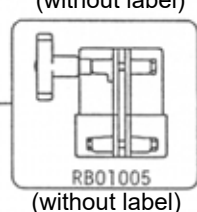

B150-1

RB01150

RB01149

RB01148

RB01147

**Avenger**  
Studio Equipment - srl  
Spare Parts List  
Lista Ricambi

RB01035  
(without label)

RB01163  
(without label)

\* FOR GEAR BOX  
SPARE LIST  
SEE DRAWING  
ART. RB01111

\*\* FOR LEGS  
SPARE LIST  
SEE DRAWING  
ART. RB01070

ALL LABELS  
Safety and CE labels  
  
R1101470