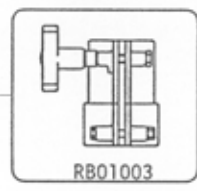

B150-1

RB01150

RB01149

RB01148

RB01147

**Avenger**  
Studio Equipment - srl  
Spare Parts List  
Lista Ricambi

RB01035  
(without label)

RB01163  
(without label)

\* FOR GEAR BOX  
SPARE LIST  
SEE DRAWING  
ART. RB01111

\*\* FOR LEGS  
SPARE LIST  
SEE DRAWING  
ART. RB01070

ALL LABELS  
Safety and CE labels  
  
R1101470