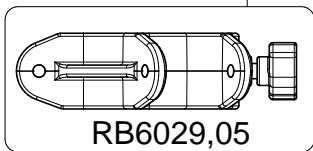

R387,49
LABEL

R387,75

FOR 3rd SCT
SPARE LIST
SEE DRAWING:
ART.
RB6029,02

FOR GEARED COLUMN
ORDER CODE:
RB6029,06

FOR CRANKCASE
SPARE LIST
SEE DRAWING:
ART.
RB6029,01

R387,35

R387,07BR

RA01029