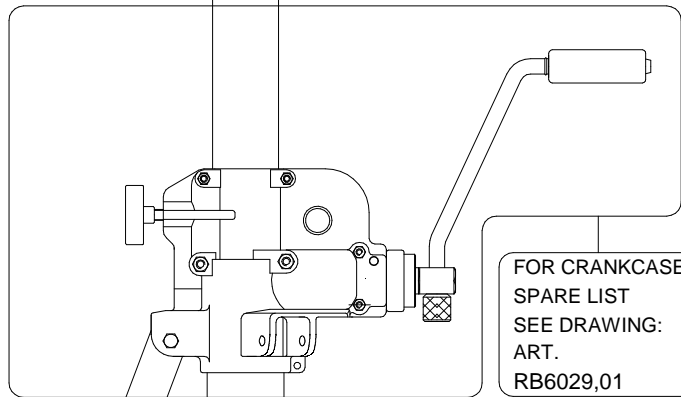

FOR 3rd SCT
SPARE LIST
SEE DRAWING:
ART.
RB6029,07

FOR GEARED COLUMN
ORDER CODE:
R387,19

FOR CRANKCASE
SPARE LIST
SEE DRAWING:
ART.
RB6029,01

FOR WHEEL
SPARE LIST
SEE DRAWING:
ART. 374