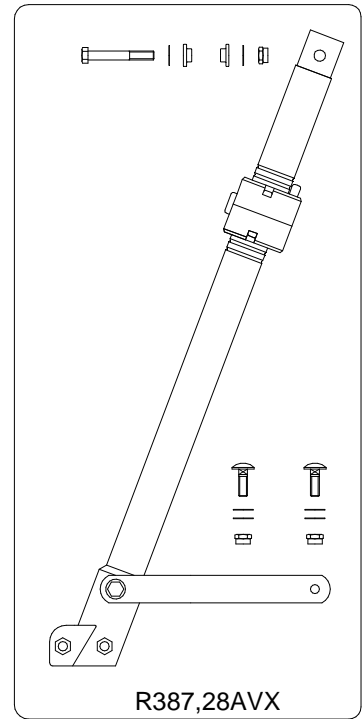

FOR 3rd SCT
SPARE LIST
SEE DRAWING:
ART.
RB6029,07

FOR GEARED COLUMN
ORDER CODE:
R387,19

FOR CRANKCASE
SPARE LIST
SEE DRAWING:
ART.
RB6029,01

FOR WHEEL
SPARE LIST
SEE DRAWING:
ART. 374