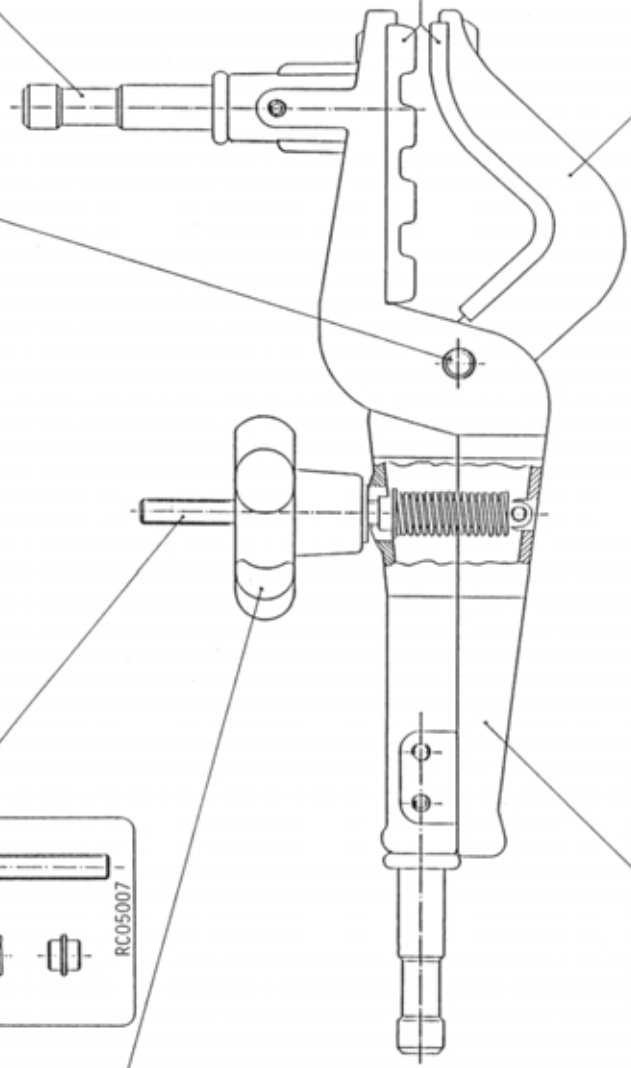

**Avenger**  
 Studio Equipment  
 Spare Parts List  
 Lista Ricambi

VERSION: 002  
 1998-12-15

C500