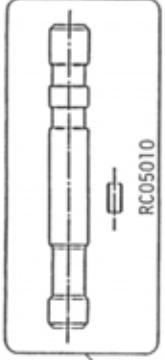

**Avenger**  
 Studio Equipment  
 Spare Parts List  
 Lista Ricambi

VERSION: 002  
 1998-12-15

C500