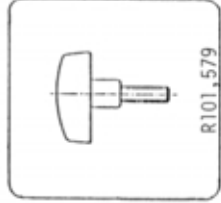

**Avenger**  
 Studio Equipment  
 Spare Parts List  
 Lista Ricambi

VERSION: 002  
 1998-12-15

C500